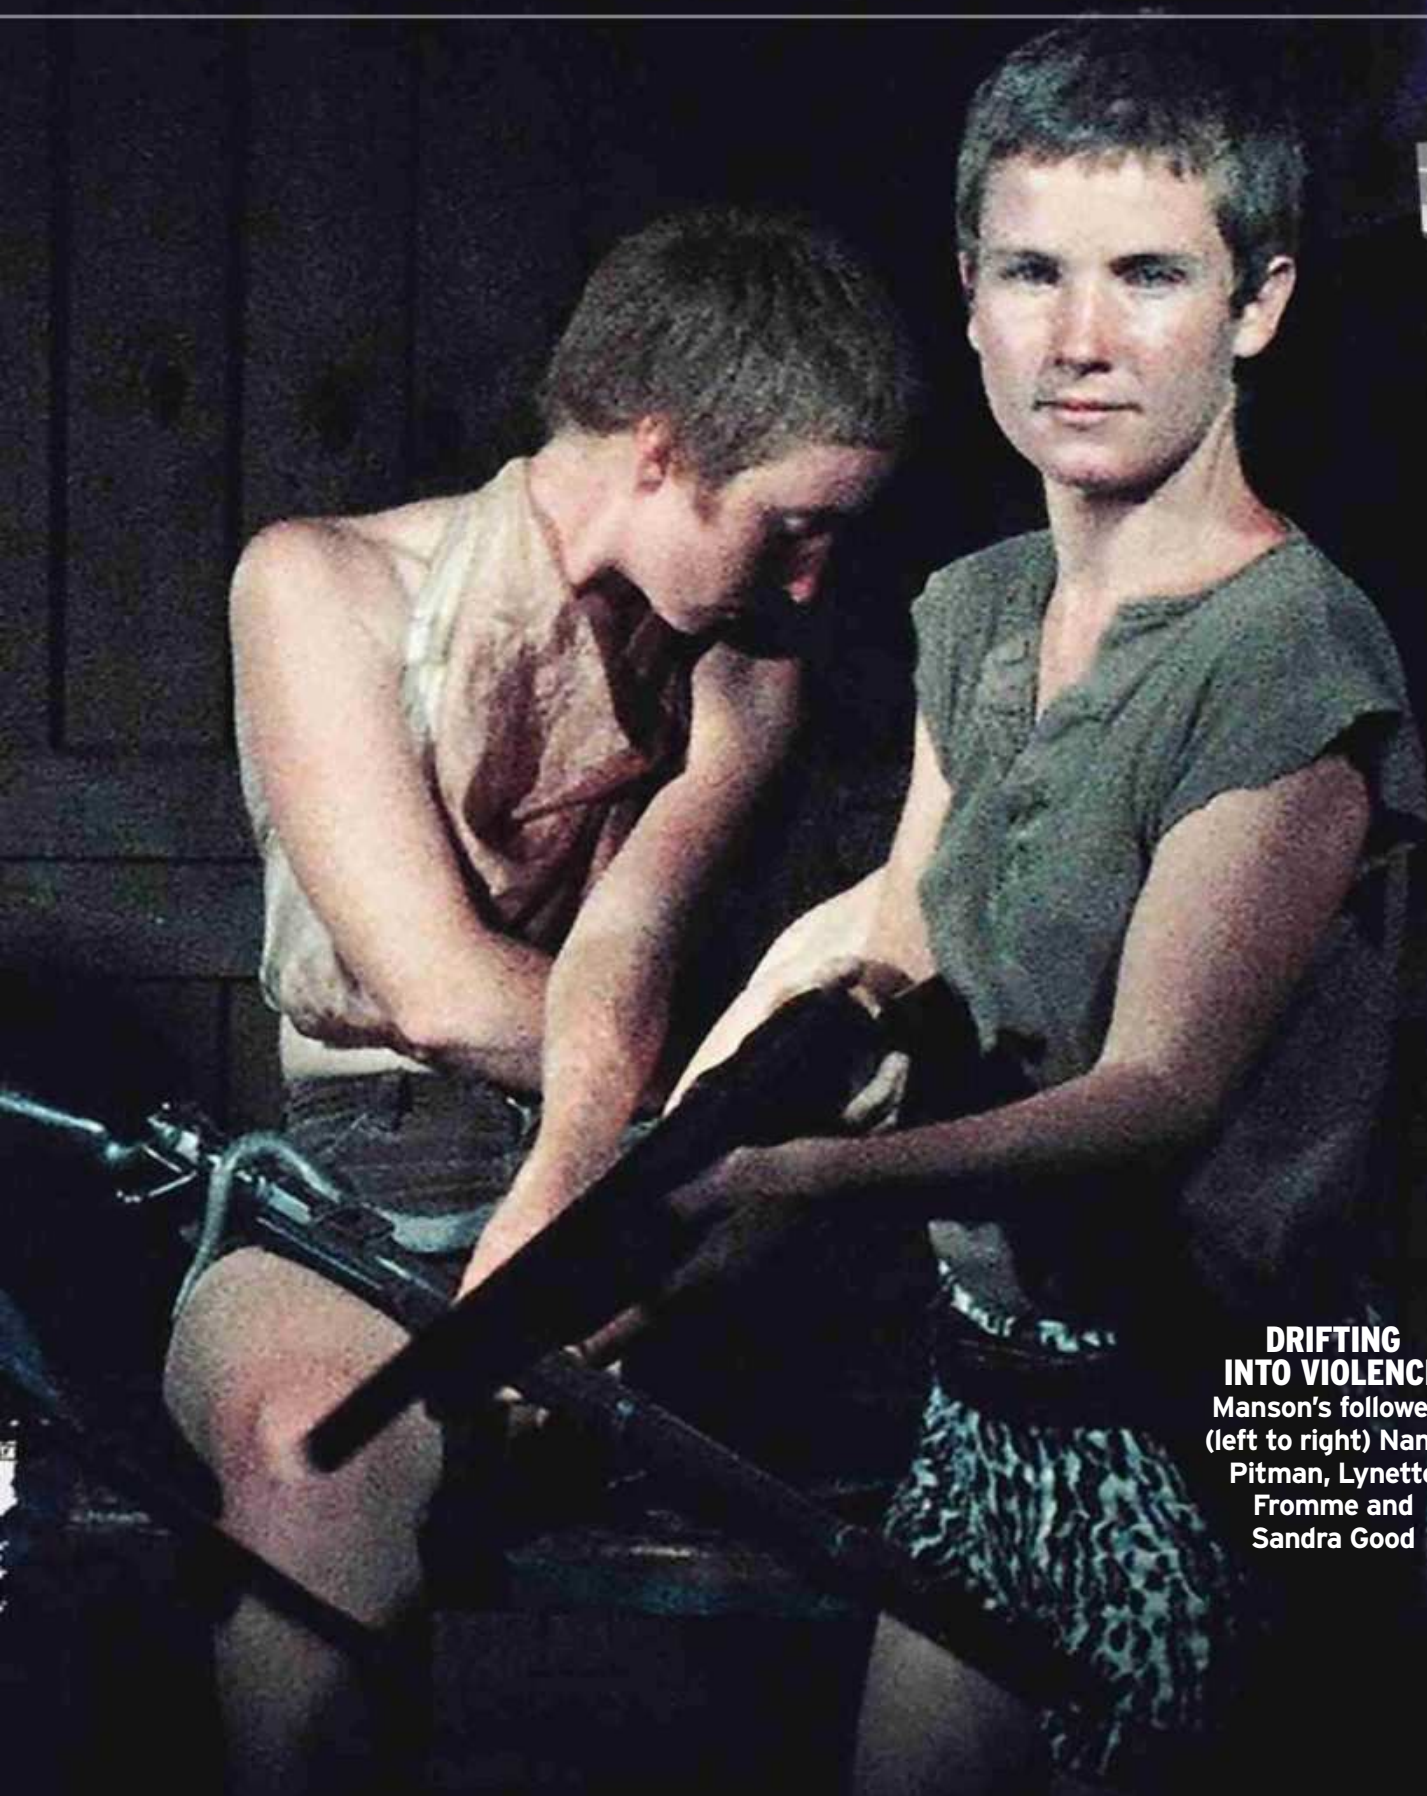

Deciding to make a less sensational update, Andreae was convinced Hendrickson must have hours of unused material. He hired an investigator to search for the man and his work, both of which had apparently disappeared. "Nothing happened for several weeks then, in autumn 2016, I got a text saying, 'I think I've found what you're looking for': 100-plus hours of 16mm film and dozens of hours of audio tape, most never seen or heard before. It was an extraordinary cache," he says.