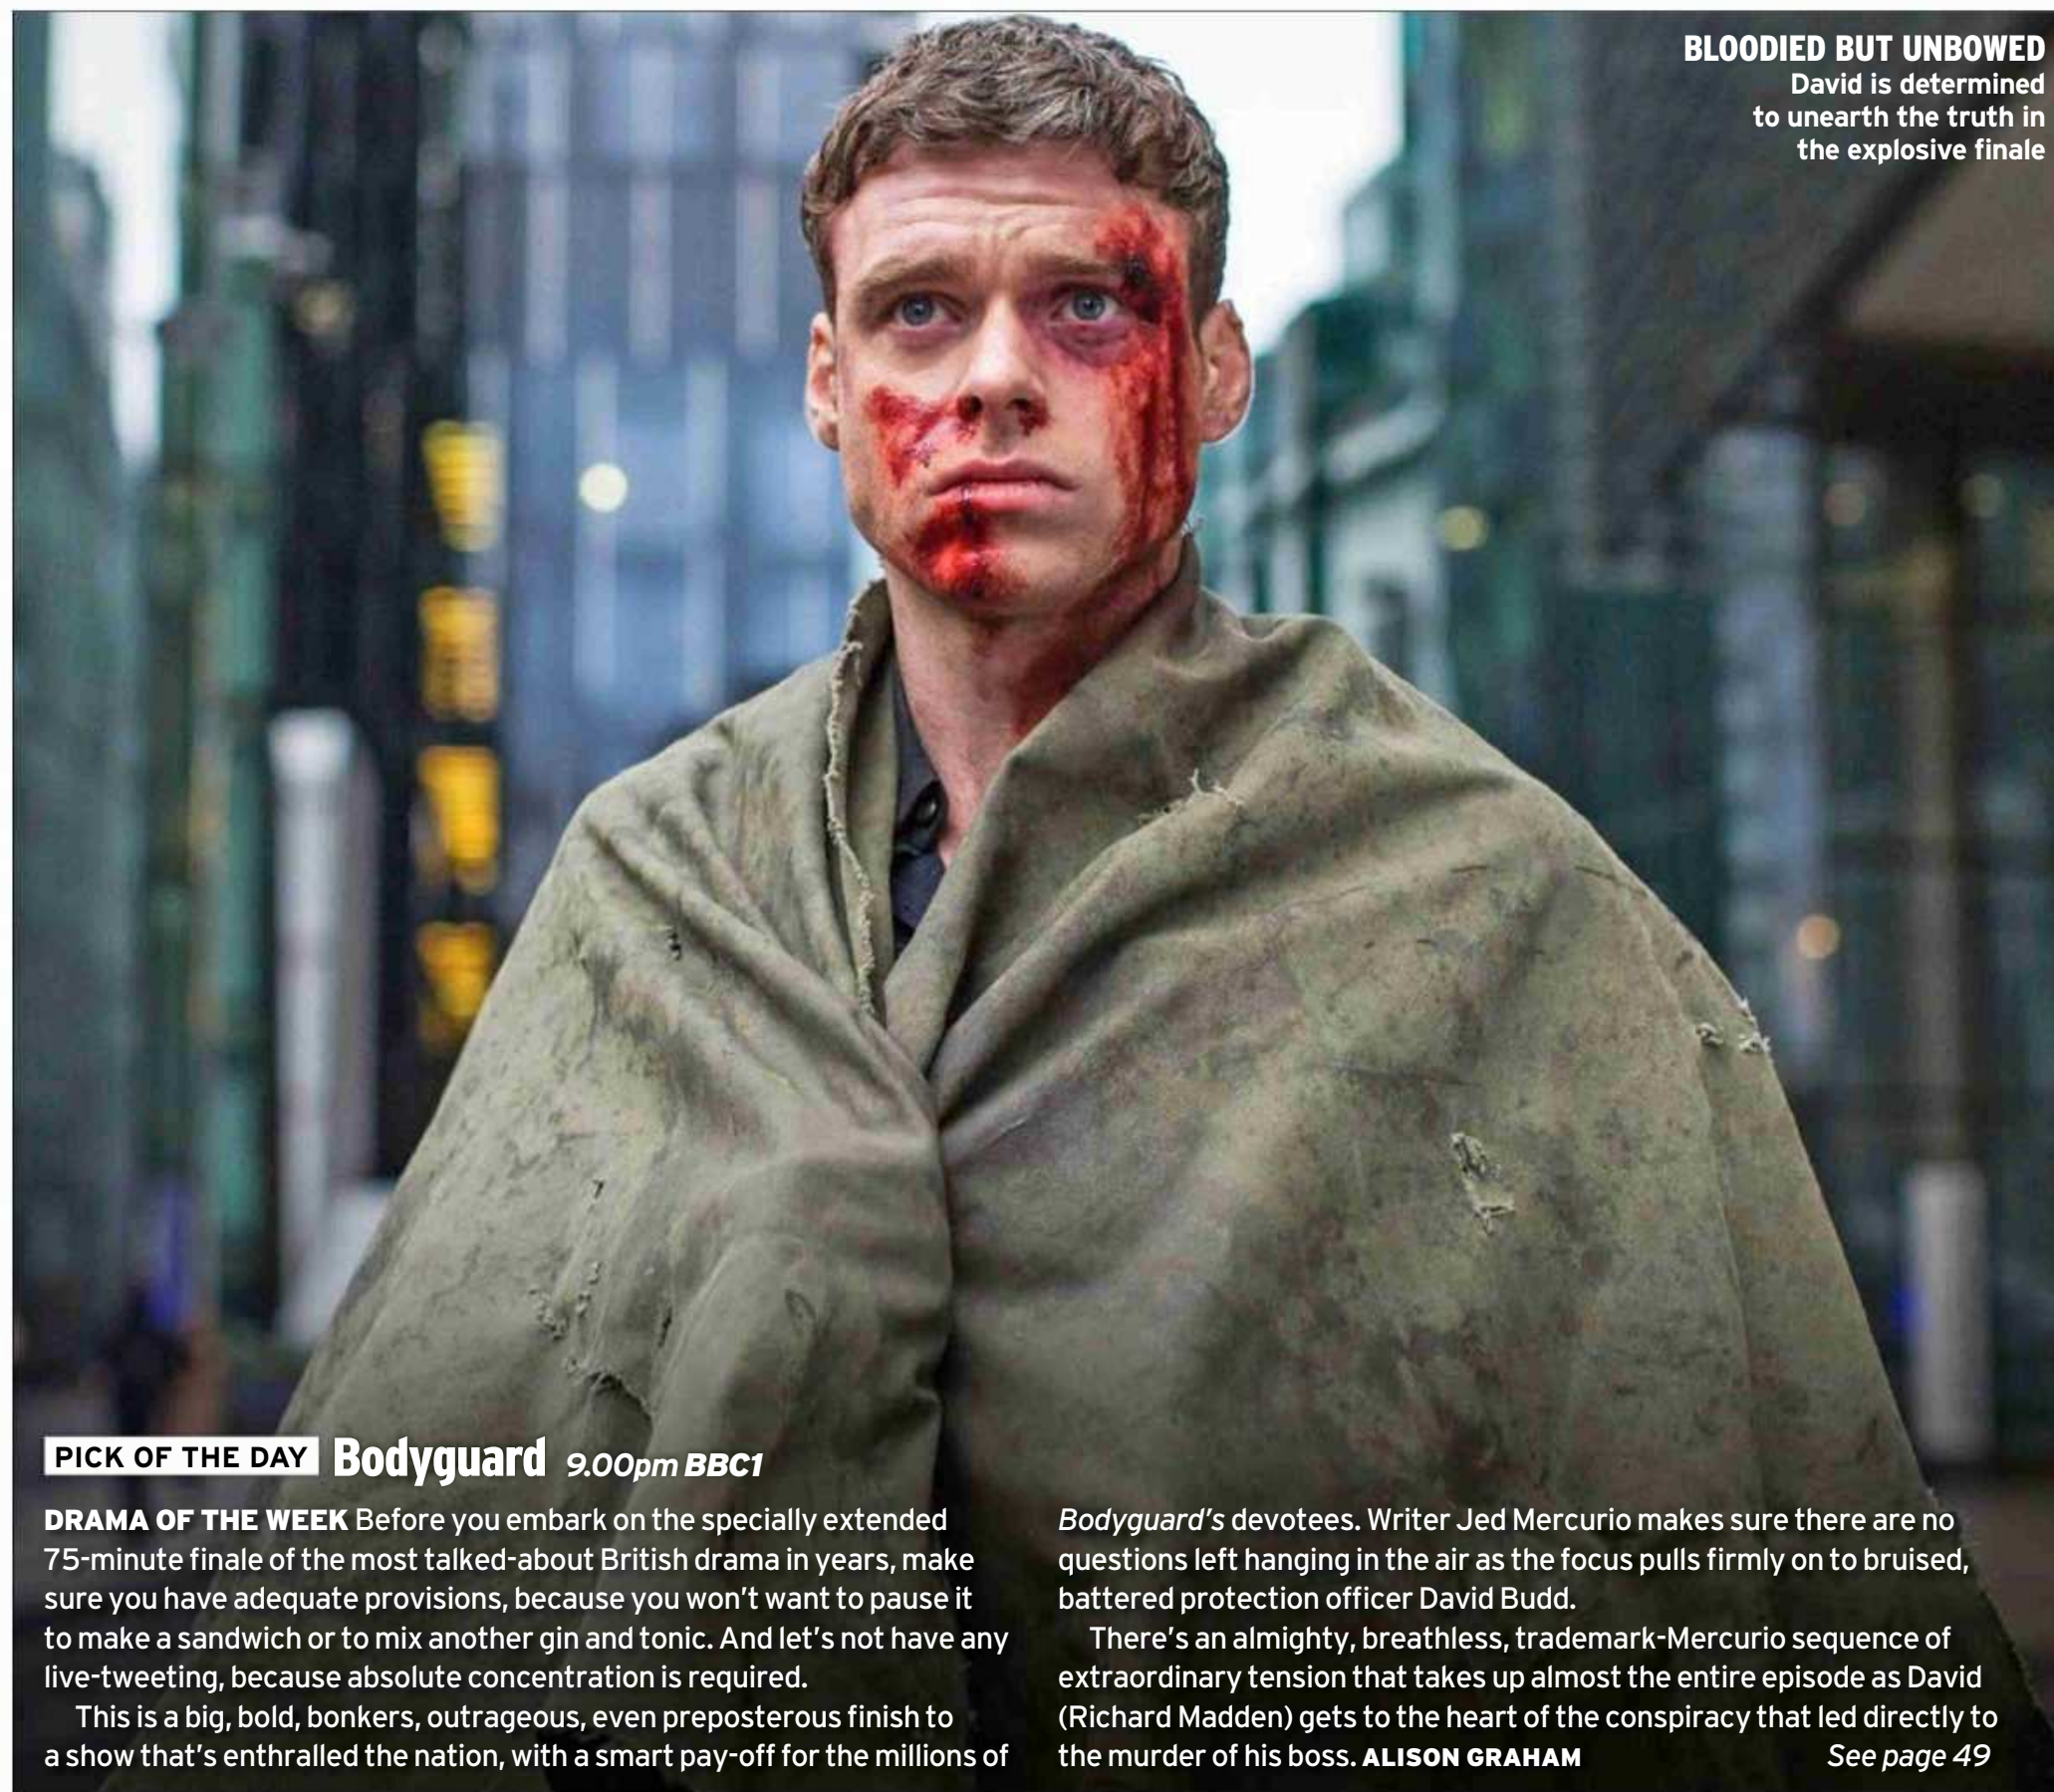

BLOODIED BUT UNBOWED
David is determined to unearth the truth in the explosive finale

PICK OF THE DAY **Bodyguard** 9.00pm BBC1

DRAMA OF THE WEEK Before you embark on the specially extended 75-minute finale of the most talked-about British drama in years, make sure you have adequate provisions, because you won't want to pause it to make a sandwich or to mix another gin and tonic. And let's not have any live-tweeting, because absolute concentration is required.

This is a big, bold, bonkers, outrageous, even preposterous finish to a show that's enthralled the nation, with a smart pay-off for the millions of

Bodyguard's devotees. Writer Jed Mercurio makes sure there are no questions left hanging in the air as the focus pulls firmly on to bruised, battered protection officer David Budd.

There's an almighty, breathless, trademark-Mercurio sequence of extraordinary tension that takes up almost the entire episode as David (Richard Madden) gets to the heart of the conspiracy that led directly to the murder of his boss. **ALISON GRAHAM** See page 49

Foyle's War

4.50pm, 7.00pm ITV3

DRAMA Today's repeats come from the start of series three, set in 1940. The first case revolves around the looting of bomb-damaged houses, but soon Foyle is investigating a murder and somebody is signalling from the Hastings cliffs to an offshore U-boat.

Amanda Root (so underused recently in *Unforgotten*) guest stars as the wife of an old friend of Foyle. From the moment she turns up, it's clear there's history between her and Foyle and, as the nature of the relationship unfolds, there are scenes of touching subtlety. In the second episode, Foyle and his driver Sam happen upon an illegal petrol scam, so she goes undercover at a fuel depot. **DAVID BUTCHER**

Countryfile

7.00pm BBC1

ENTERTAINMENT If you have a dog in the house, it'll prick its ears up. Yes, it's the 2018 *One Man and His Dog* contest, held in the village of Llansteffan in Carmarthenshire. Except it's more like *One Man (or, potentially, Woman), One Youngster and a Pair of Dogs* this time, as each team consists of a senior shepherd plus a youngster (average age, 11).

The seniors take on a particularly tough challenge called the brace, in which they need to control two sheepdogs at once. Matt Baker commentates on what feels like a time-honoured TV tradition while Anita Rani explores the Tywi estuary and goes in search of one of the area's richest natural resources – cockles. **DB**

The Leeds International Piano Competition 2018

7.00pm BBC4

MUSIC "The Leeds" has been sifting the global talent pool of pianists since 1963. It occurs every three years, and this is the first time it will not be overseen by its formidable founder Dame Fanny Waterman. The first rounds this year were held in Berlin, New York and Singapore.