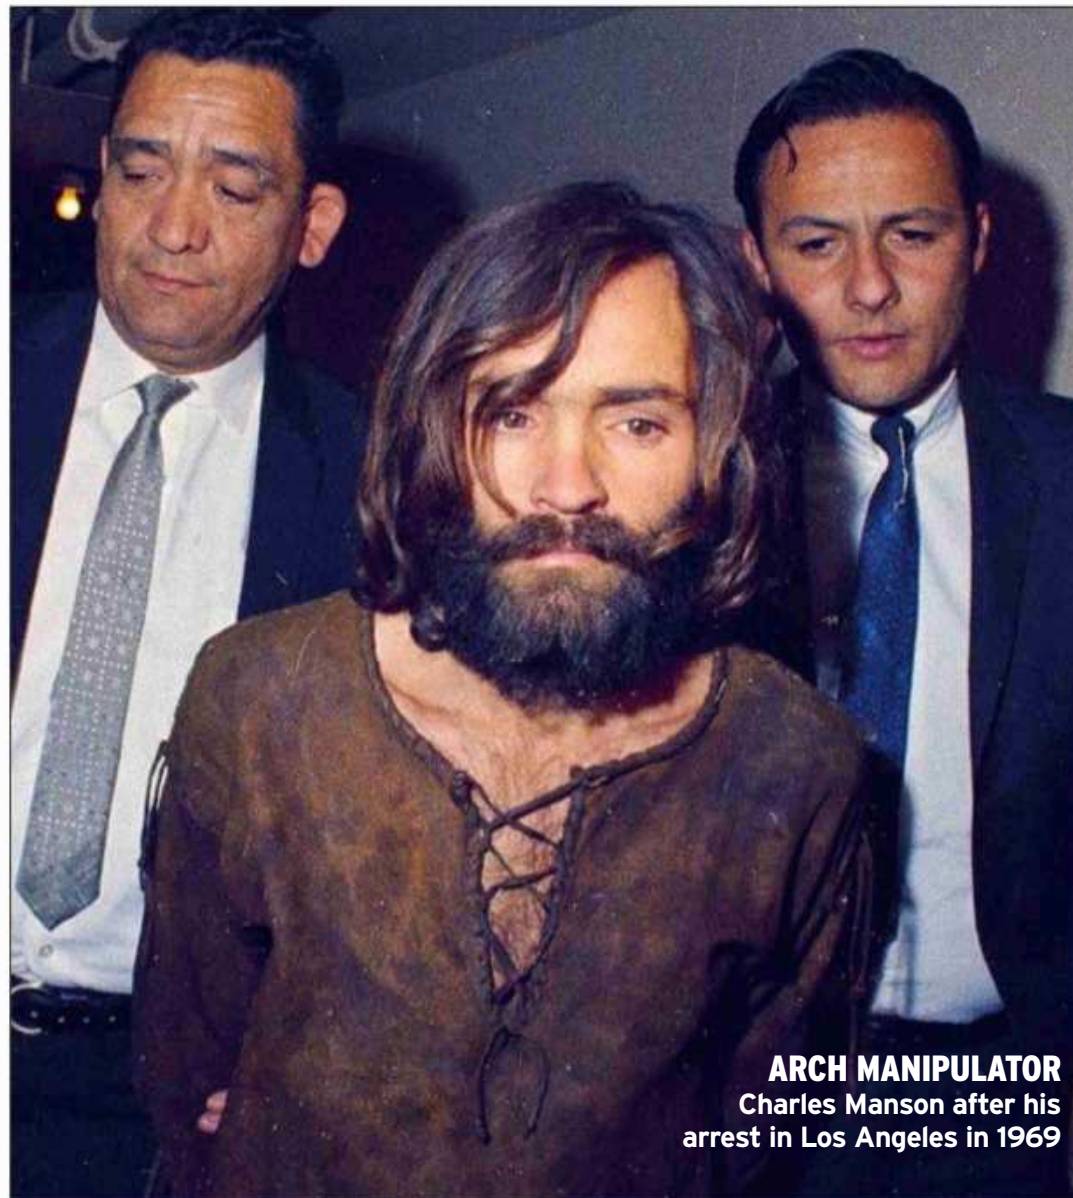

ARCH MANIPULATOR
Charles Manson after his arrest in Los Angeles in 1969

Manson: the Lost Tapes

9.00pm **ITV**

DOCUMENTARY OF THE WEEK

An elfin-faced young woman with pixie-cropped hair fondles a rifle as she looks straight to camera and says in a softly playful voice, "When somebody needs to be killed there's no wrong, you do it and move on."

The first part of this enthralling documentary is full of stoner-hippy rubbish like this as teen members of Charles Manson's so-called Family are taped by film-maker Robert Hendrickson shortly after the arrest of their leader and his cohorts for murder. Manson never got blood on his hands, but in August 1969 he persuaded his followers to murder, infamously, Roman Polanski's pregnant actress wife Sharon Tate and a group of her friends.

Two former members of the Family watch their young selves on the films. One, Diane Lake, says ruefully of the Manson ethos, "We just bought it, you know?" **AG**
See feature: page 32