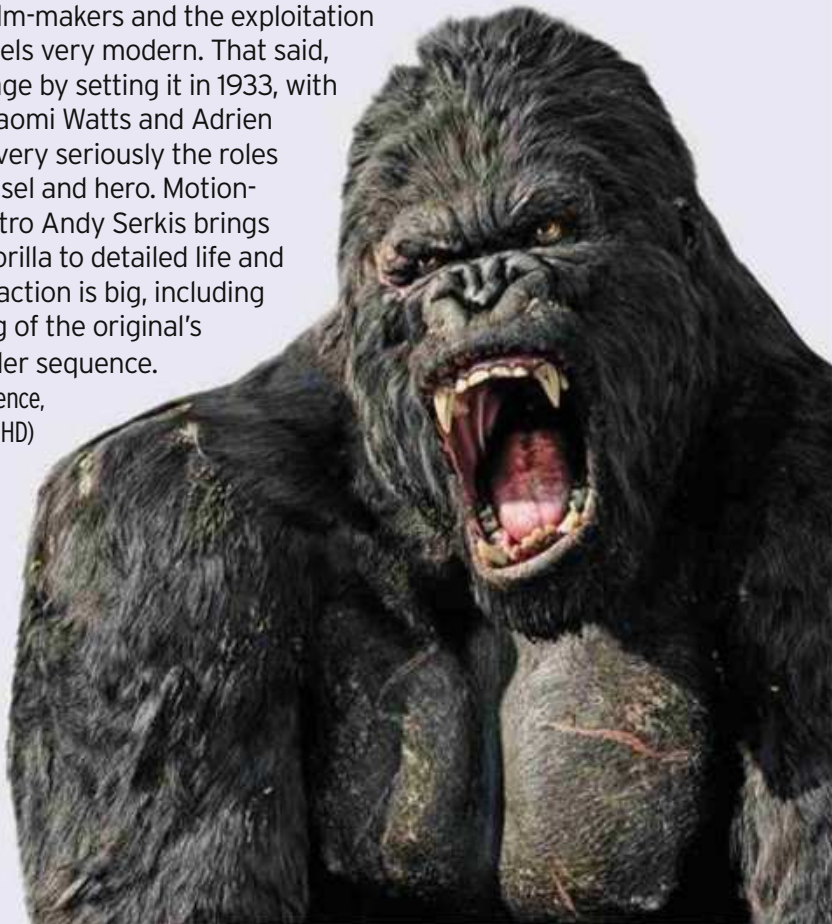

DAYTIME

ParaNorman ★★★★★
1.25-3.20pm **C4**

COMEDY A misunderstood 11-year-old boy sees dead people in this delightfully quirky animated horror comedy that excels in both of its genres. Norman Babcock (voiced by Kodi Smit-McPhee) is a loner whose supernatural gifts make it hard for him to fit in. But he has to come to terms with his abilities after he discovers that his legacy is to break a witch's curse that has been hanging over his small New England town for 300 years. Co-directors Sam Fell and Chris Butler use superb stop-motion craftsmanship, solid storytelling, fantastic character development and clever humour to capture the look and atmosphere of classic horror films. Despite the subject matter, things always remain family friendly: kids will love the scary, spooky antics while adults can appreciate the references to the likes of *Halloween* and *Friday the 13th*. **AJ** (US 2012, HD)